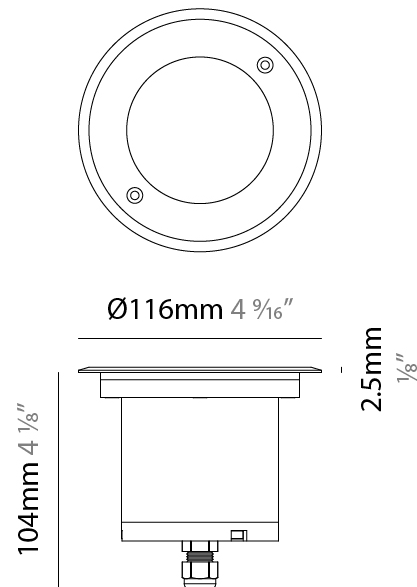

GENERAL

Series: Caliber
Subseries: Caliber 120 D
Brand: Unonovesette
Division: Exterior
Mounting Type: Recessed
Mounting Location: In-Ground
Subcategory: Drive Over

PHYSICAL

Shape: Square
Diameter (mm): 116
Diameter (in): 4 9/16
Height (mm): 104
Height (in): 4 1/8
Light Distribution: Direct
Weight (kg): 0.900
Weight (lbs): 1.98
Installation Requirement: Housing box
Diffuser: Extra clear glass 6mm
Fixture Finish: ASB / SST
Fixture Material: Stainless Steel AISI 316L
Cable Details: 350mm NS20N PCP 2x0.5 mm2

ELECTRICAL

Lamp Type: LED
Input Wattage (W): 9.04
Total Output Wattage (W): 8.5
Dimming: Non-Dimming / Phase Dimming (120Vac only) / 0-10V Dimming
Driver Included: No
Driver Location: Remote
Driver Type: Constant Voltage - Universal
Driver Class: Class 2
Input Voltage (V): 120 - 277
Output Voltage (V): 24

LED

Number of LEDs: 1
Color Temperature (°K): 2700 / 3000 / 4000
Max. Delivered Lumen (lm): 730 (3000K)
CRI: >90 CRI
Lamp Life (hrs): 100000

OPTICAL

Optic°: 10 / 35 / 50
Beam Angle: Narrow / Medium / Wide
Adjustability: Rotational 360°; Tilt 15°

RATINGS AND CERTIFICATIONS

Certified By: Certified for North American Standards
IP rating: IP68 (not for permanent immersion)
IK Rating: IK08
Marine Grade: Stainless Steel AISI 316L